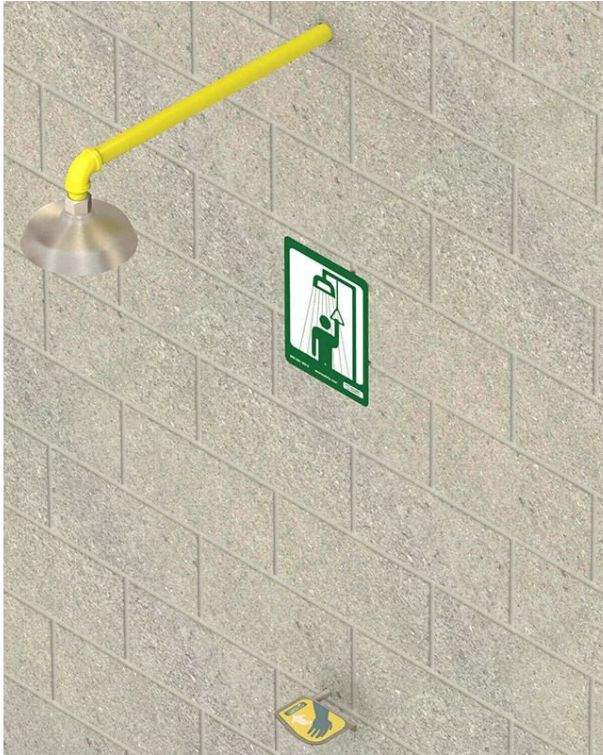

Freeze Resistant Stainless Steel Emergency Drench Shower

Product Code: SS2200-FRV

You can rely on this freeze resistant stainless steel emergency shower. Wall mounted for unparalleled stability, the unit's diminutive proportions keep it out of the way of your workers, while the stainless steel construction means that it will outlast lesser products several times over. The unit also comes with bright yellow detailing to aid visibility, even in smoky or dusty environments or in emergency situations where the user's eyesight might be compromised.

To activate this stainless steel wall mounted emergency drench shower you just need to press on the push handle. Once activated, the unit will discharge water without interruption thanks to a stay-open ball valve. We take safety seriously here at Safety-Eyewash.co.uk, which is why we've also included a waterproof inspector's tag so that you can undertake weekly safety testing and comply with ANSI Z358.1 guidelines. To read more about the guidelines, [visit our guide to ANSI regulations](#).

Height (excluding pull rod): 286mm

Material: galvanised yellow-coated pipe, stainless steel shower head and pull handle, brass 1" male BSP connector

1" chrome plated stay open shower ball valve with push handle

Length (wall to centre of shower head): 336mm

Shower head diameter: 200mm

Water pressure: 2.07 - 6.21 bar

Flow Rate: 75.70 litres per minute

Extras

There are currently no accessories available for this wall mounted stainless steel emergency decontamination shower.